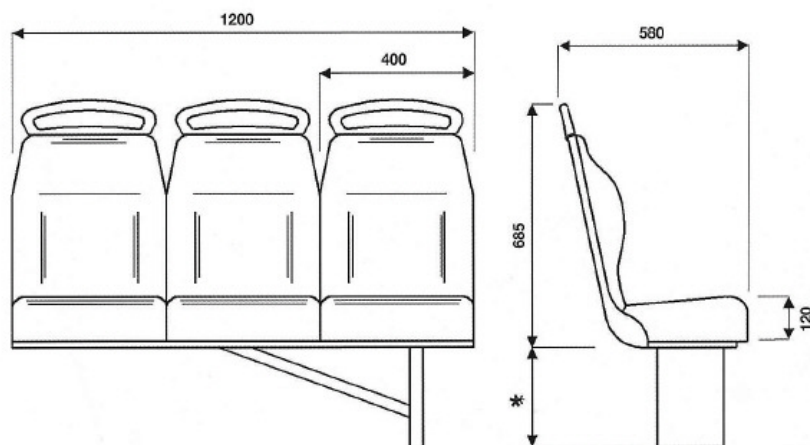

Options

Headrest.
Hip restraint armrest.
Single seat.
Lap belts.

* Variable to Customer Specifications